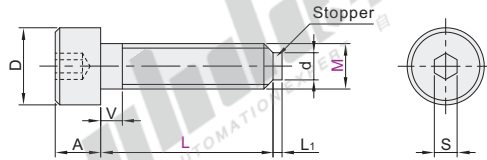

Stopper Bolts

Soft Tips/Soft Tips,with Nuts Hex Socket Head Cap Screw Type

Soft Tips

Code	Type	Thread	Main Body		Stopper	
			Material	Surface Treatment	Material	Color
TDB11	Soft Tips	Coarse Thread	SUS304	—	Polyacetal	White
TDB16			Equiv.	—	Free-cutting Brass(C3604BD)	—

Part Number		L	L ₁	A	D	d	S	V
Code	M							
TDB11 TDB16	3	10 20	0.5	3	5.5	1.5	2.5	0.5
	4		1	4	7	2	3	0.6
	5	20 30	1	5	8.5	3	4	0.6
	6		1	6	10	4	5	0.7
	8	20 30 40	2	8	13	6	6	1

Part Number		L
Code	M	
TDB11	3	10 20
TDB16	4	
	5	20 30
	6	

TDB16 — M5 — L20

Discount price		
Per	1~49	50~
Price	100%	Additional quotation

Soft Tips,with Nuts

Code	Type	Thread	Main Body		Stopper		
			Material	Surface Treatment	Material	Hardness	Color
TDB21	Soft Tips,with Nuts	Coarse Thread	SUS304	—	Urethane	Shore A90	Black

Part Number		L	D	D ₁	D ₂	D ₃	S	S ₁	A	(C)	L ₁	L ₂	T
Code	M												
TDB21	4	10 12 20	7	2.1	1.6	3.1	7	3	4	8.1			3.2
	5	12 20 25	8.5	2.6	2.2	4	8	4	5	9.2	4.5	3	4
	6	20 25 30	10	3	2.6	4.8	10	5	6	11.5			5
	8	20 25 30 40	13	5.5	5.1	6.5	13	6	8	15	5.5	4	6.5
	10	25 30 40 50	16	7.3	6.9	8.3	17	8	10	19.6			8