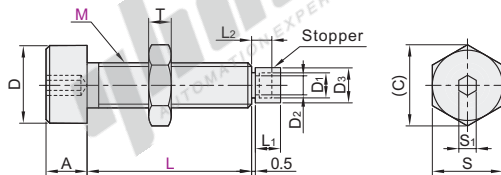

Part Number		L	L ₁	A	D	d	S	V
Code	M							
TDB11 TDB16	3	10 20	0.5	3	5.5	1.5	2.5	0.5
	4		1	4	7	2	3	0.6
	5	20 30	1	5	8.5	3	4	0.6
	6		1	6	10	4	5	0.7
	8	20 30 40	2	8	13	6	6	1

Part Number		L
Code	M	
TDB11	3	10 20
TDB16	4	
	5	20 30
	6	

TDB16 — M5 — L20

Discount price		
Per	1~49	50~
Price	100%	Additional quotation

Soft Tips,with Nuts

Code	Type	Thread	Main Body		Stopper		
			Material	Surface Treatment	Material	Hardness	Color
TDB21	Soft Tips,with Nuts	Coarse Thread	SUS304	—	Urethane	Shore A90	Black

Part Number		L	D	D ₁	D ₂	D ₃	S	S ₁	A	(C)	L ₁	L ₂	T
Code	M												
TDB21	4	10 12 20	7	2.1	1.6	3.1	7	3	4	8.1			3.2
	5	12 20 25	8.5	2.6	2.2	4	8	4	5	9.2	4.5	3	4
	6	20 25 30	10	3	2.6	4.8	10	5	6	11.5			5
	8	20 25 30 40	13	5.5	5.1	6.5	13	6	8	15	5.5	4	6.5
	10	25 30 40 50	16	7.3	6.9	8.3	17	8	10	19.6			8