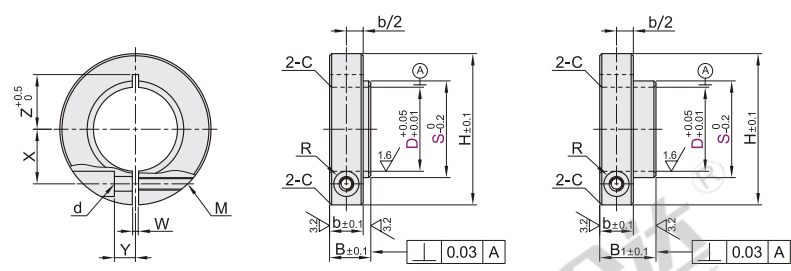

Compact · Short / Long Shoulder Slit Type

Shaft Collars-For Bearing Fixing

Code	Type		Material		Surface Treatment	Accessories
			GB	Equiv.		
FBH01	Slit Type	Compact	Short Shoulder	45	S45C	Black Oxide
FBH02						Fine Sandblasting Electroless Nickeling
FBH06						Hex Socket Head Cap Screw 1 pc.
FBH51			Long Shoulder	45	S45C	Black Oxide
FBH52						Fine Sandblasting Electroless Nickeling
FBH56						Hex Socket Head Cap Screw 1 pc.
			0Cr18Ni9	SUS304	—	Hex Socket Head Cap Screw 1 pc. (Stainless Steel)

Short Shoulder
FBH01/02/06

Long Shoulder
FBH51/52/56

Part Number		S	Applicable Bearing (O.D.)	B	B ₁	H	M	b	d	R	W	X	Y	Z	C	
Code	D															
Short Shoulder FBH01 FBH02 FBH06	8	11	678ZZ(12)-688ZZ(16)	9		22						7		7		
		12	698ZZ(19)-608ZZ(22)-628ZZ(24)													
		13	6800ZZ(19)													
	10	14	6900ZZ(22)-6000ZZ(26)			25						8			4	
		16	6200ZZ(30)-6300ZZ(35)													
		15	6801ZZ(21)													
	12	16	6901ZZ(24)-6001ZZ(28)		12								9			
		18	6201ZZ(32)-6301ZZ(37)													
		18	6802ZZ(24)-6902ZZ(28)													
	15	19	6002ZZ(32)	9.5			M3	8	3.5	3			11		11	0.5
		21	6202ZZ(35)-6302ZZ(42)													
		21	6903ZZ(30)-6003ZZ(42)													
	Long Shoulder FBH51 FBH52 FBH56	17	23	6203ZZ(40)-6303ZZ(47)								1.5	11.5	4	12	
			23	6704ZZ(27)-6804ZZ(32)												
		20	24	6904ZZ(37)		13	36							13		13
27			6004ZZ(42)-6204ZZ(47)													
28			6805ZZ(37)													
25		29	6905ZZ(42)	11.5	15	42	M4	10	4.5	3.75			16.5		16.5	
	31	6005ZZ(47)														
	32	6205ZZ(52)														
30	35	6906ZZ(47)	14	18	50	M5	12	5.5	4.5			20	6	20	1	
	38	6006ZZ(55)-6206ZZ(62)-6306ZZ(72)														